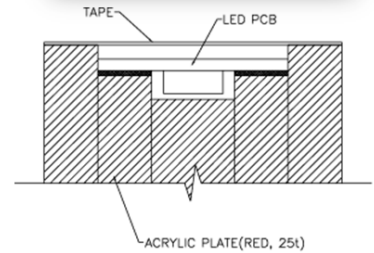

Merry Christmas Led Lighting

Christmas Heart Lighting

2. drawing(structure of heart)

SECTIONAL STRUCTURE

1. PCB: Flexible, water proof
2. Lighting diffuse : print pattern to diffuse lighting

Outside dimensions: 450x450x25(mm)