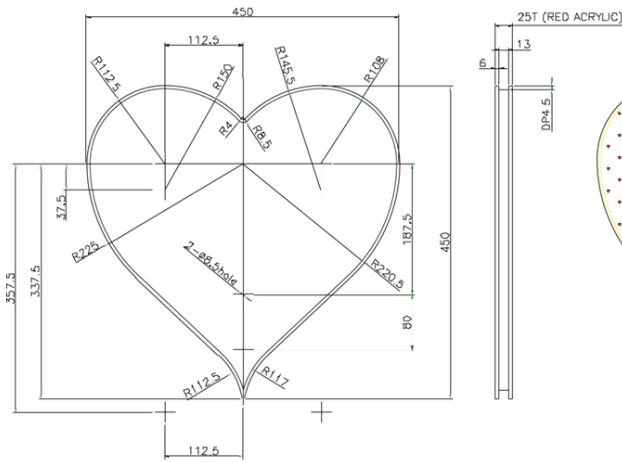

Merry Christmas Led Lighting

Christmas Heart Lighting

2. drawing(structure of heart)

SECTIONAL STRUCTURE

1. PCB: Flexible, water proof
2. Lighting diffuse : print pattern to diffuse lighting

Outside dimensions: 450x450x25(mm)